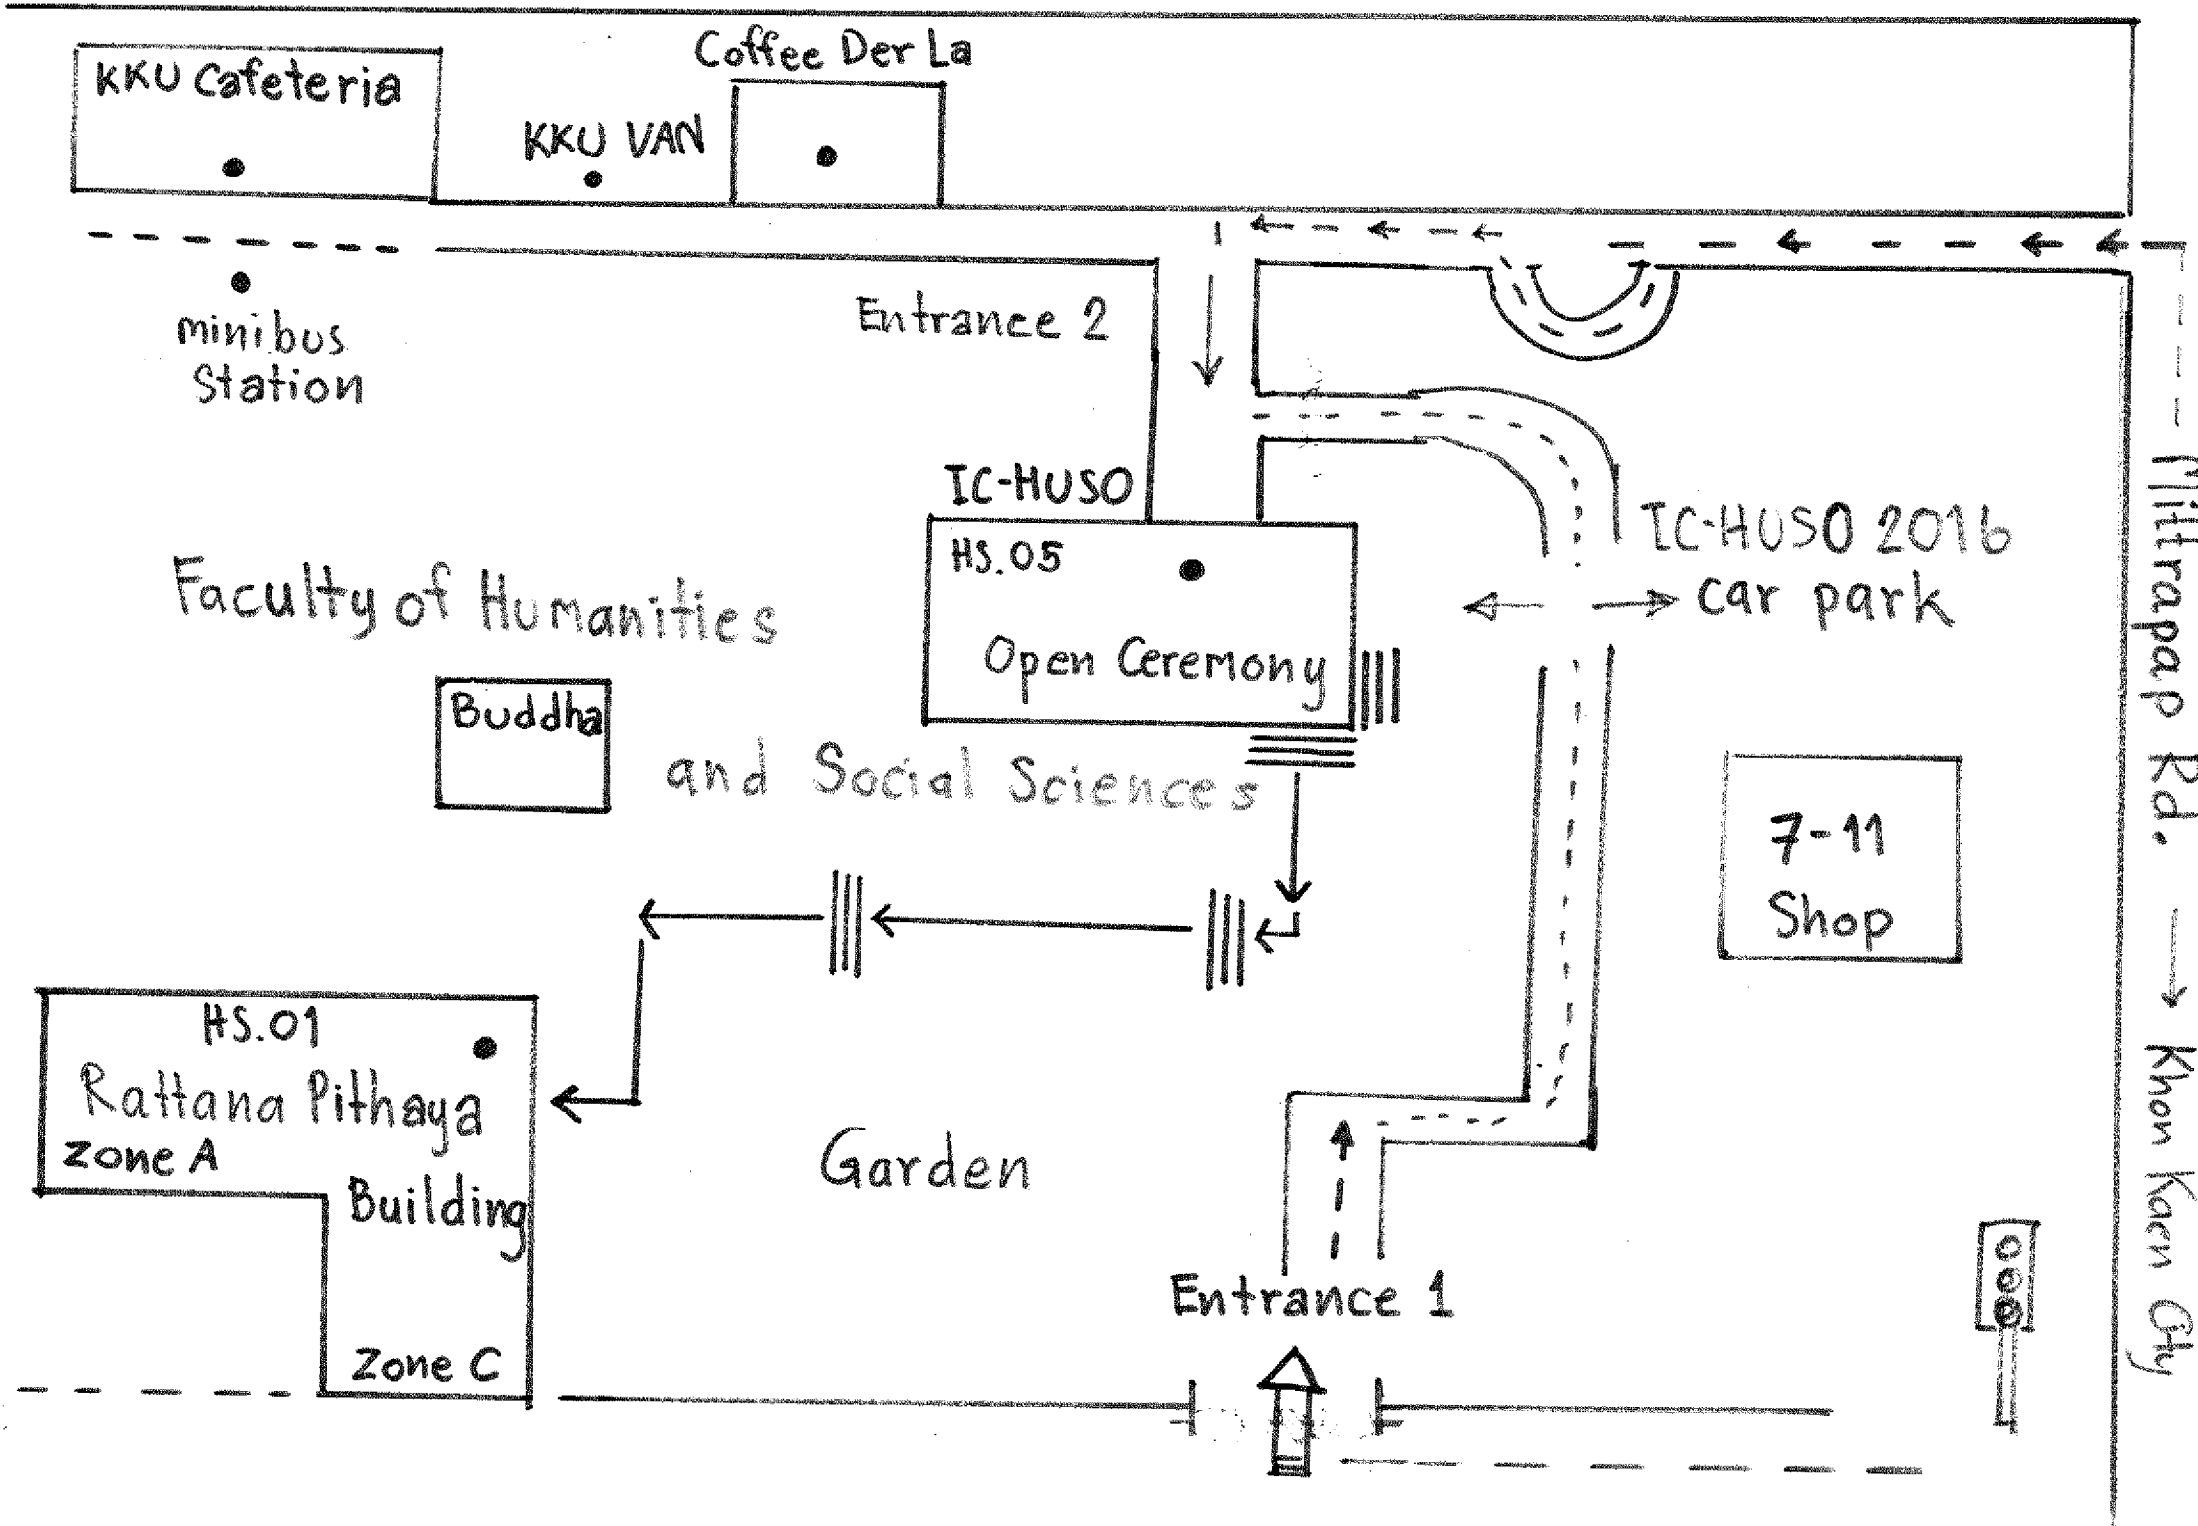

TRAVELING

to

IC-HUSO 2016

- ⇒ Form the city to Faculty of Humanities and Social Sciences, Khon Kaen University
- Public minibus No.8 (Blue Color) and No.16 (Red Color) to Faculty of Humanities and Social Sciences, Khon Kaen University (the entrance 2)
 - KKU van from Central Plaza Shopping Mall (each 15 minutes)
 - Taxi call center 084-9490022, 043-465777

“ไปที่ คณะมนุษยศาสตร์และสังคมศาสตร์ มหาวิทยาลัยขอนแก่น”

(ประตูฝั่งร้าน Coffee Der La)

KKU Cafeteria

KKU VAN

Coffee Der La

minibus Station

Entrance 2

IC-HUSO

HS.05

Open Ceremony

IC-HUSO 2016 car park

Faculty of Humanities and Social Sciences

Buddha

and Social Sciences

7-11 Shop

HS.01 Rattana Pithaya Building Zone A Zone C

Garden

Entrance 1

Mitrarap Rd. → Khon Kaen City